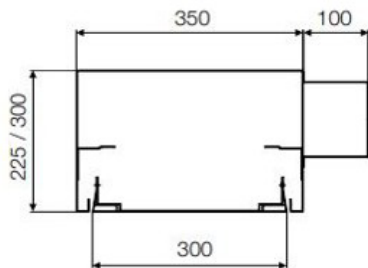

קופסאות מנגנון

Headbox Section (motor on RH)